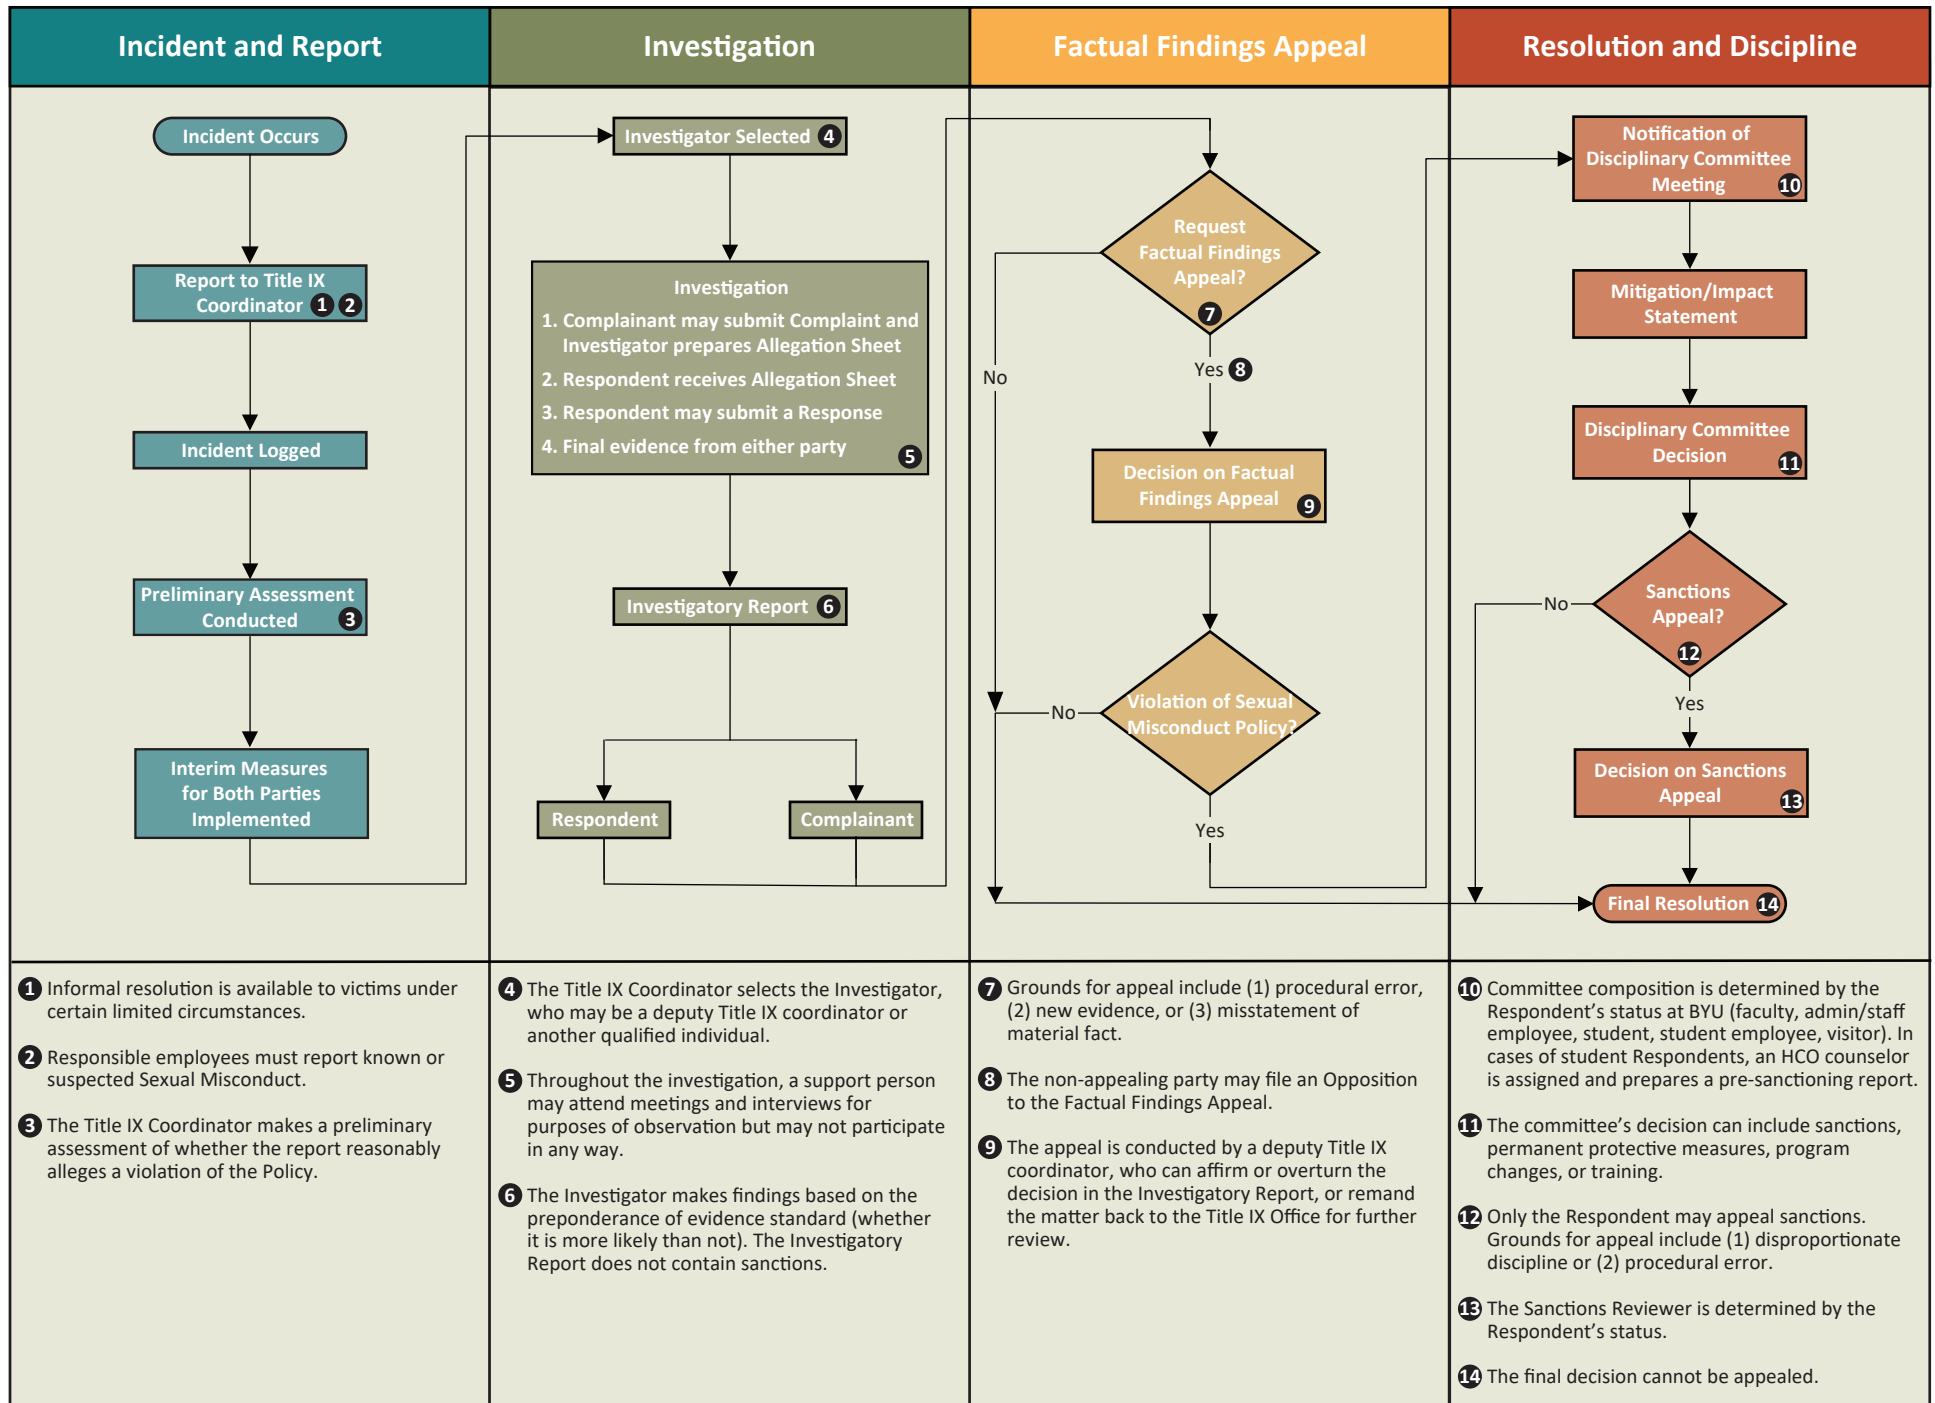

Sexual Misconduct Policy Flowchart

This flowchart is a visual representation of the steps set out more completely in the Sexual Misconduct Policy. It is not meant to replace the Policy, a complete copy of which is available [here](#).